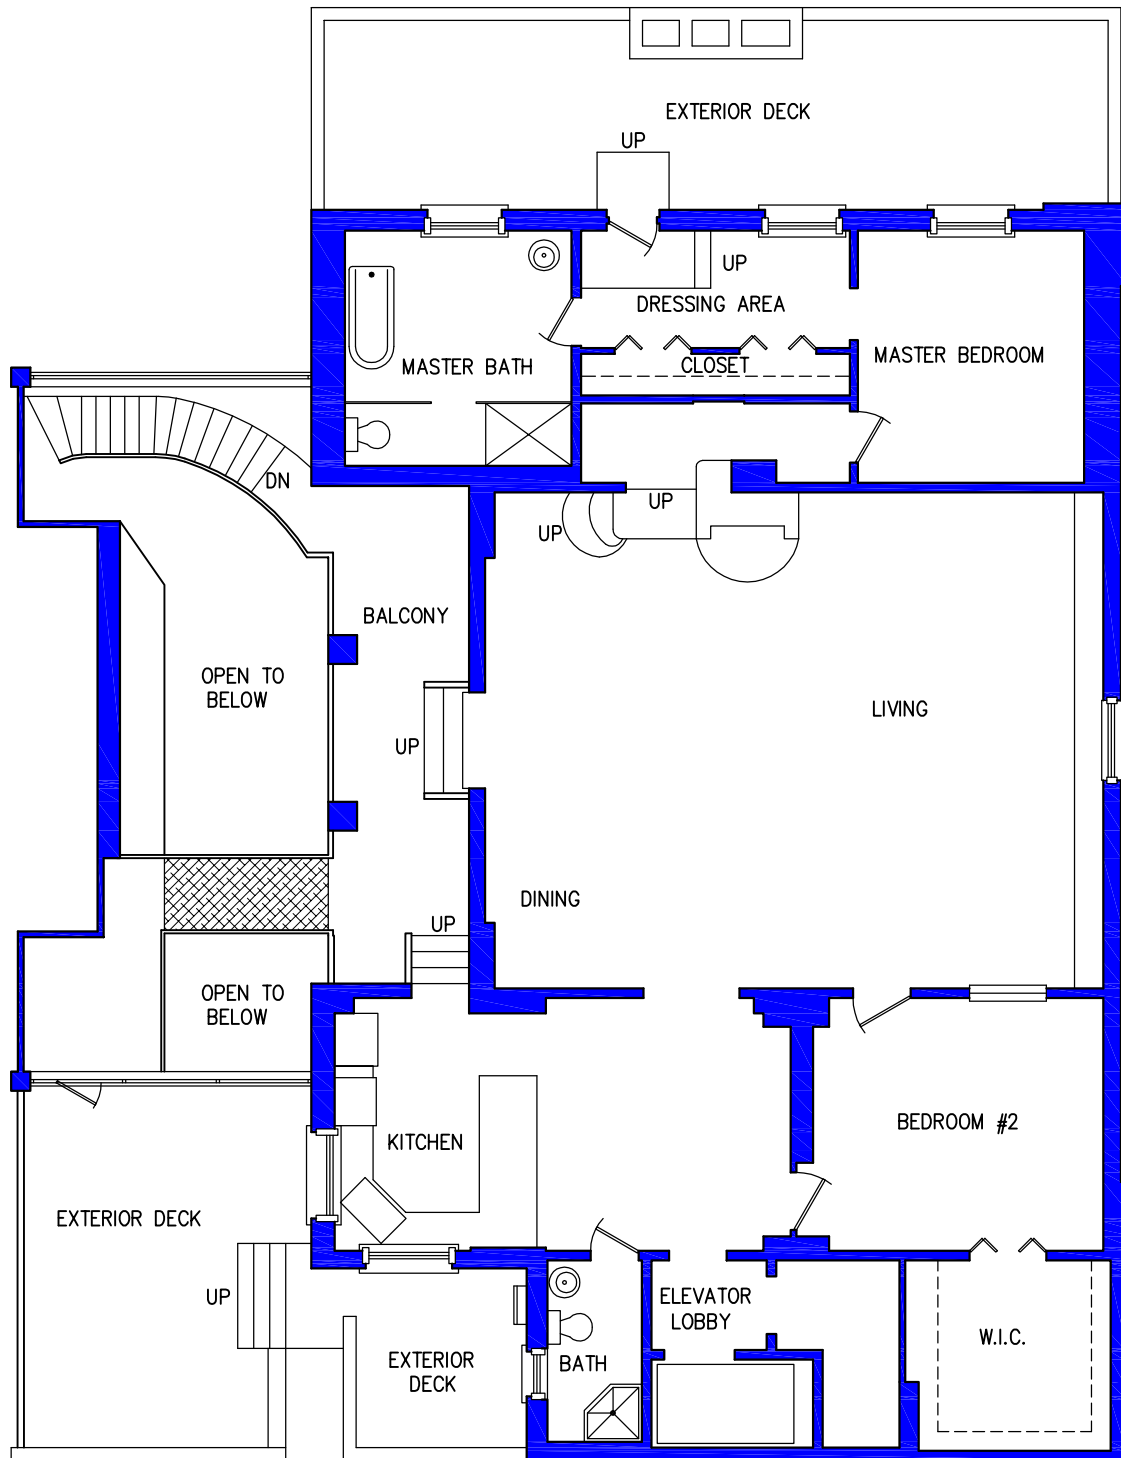

SUITE 601 – LOWER LEVEL
2 BEDROOM/2 BATHROOM
470 (+/-) SQUARE FEET – LOWER LEVEL

SUITE 601 – UPPER LEVEL
 2 BEDROOM/2 BATHROOM
 2,330 (+/-) SQUARE FEET – UPPER LEVEL
 2,800 (+/-) TOTAL SQUARE FEET