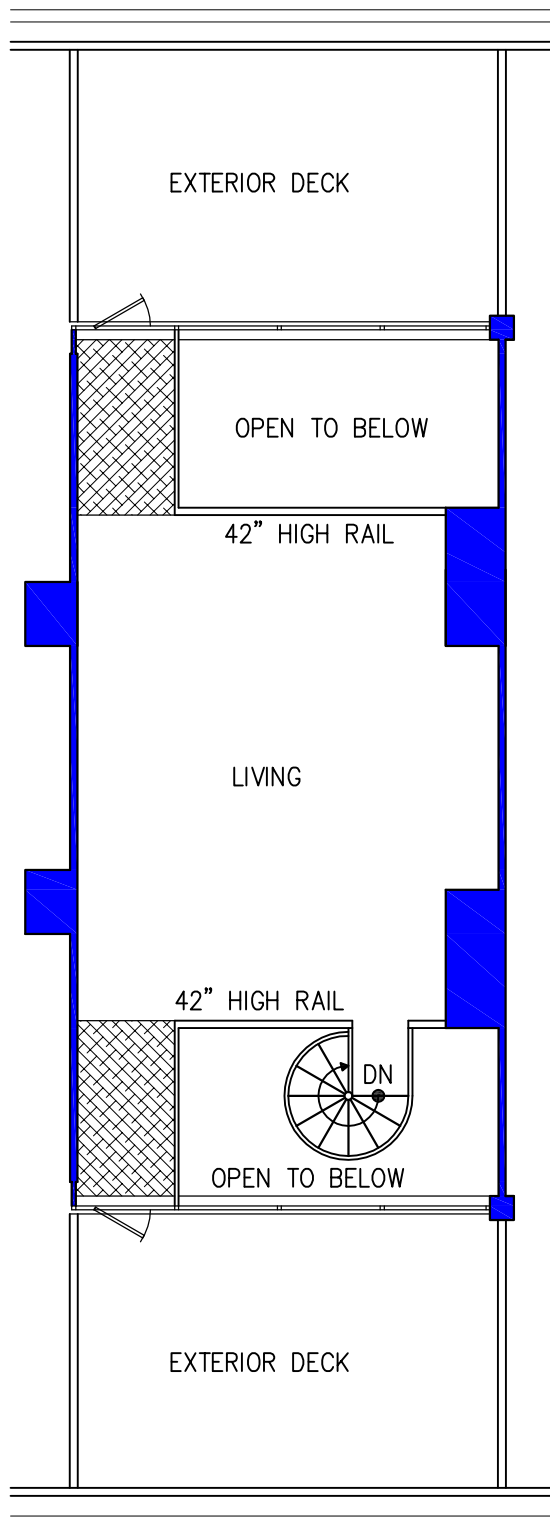

SUITE 505 – LOWER LEVEL
3 BEDROOM/2 BATHROOM
1,190 (+/-) SQUARE FEET – LOWER LEVEL

SUITE 505 – UPPER LEVEL

3 BEDROOM/2 BATHROOM
530 (+/-) SQUARE FEET – UPPER LEVEL
1,620 (+/-) TOTAL SQUARE FEET