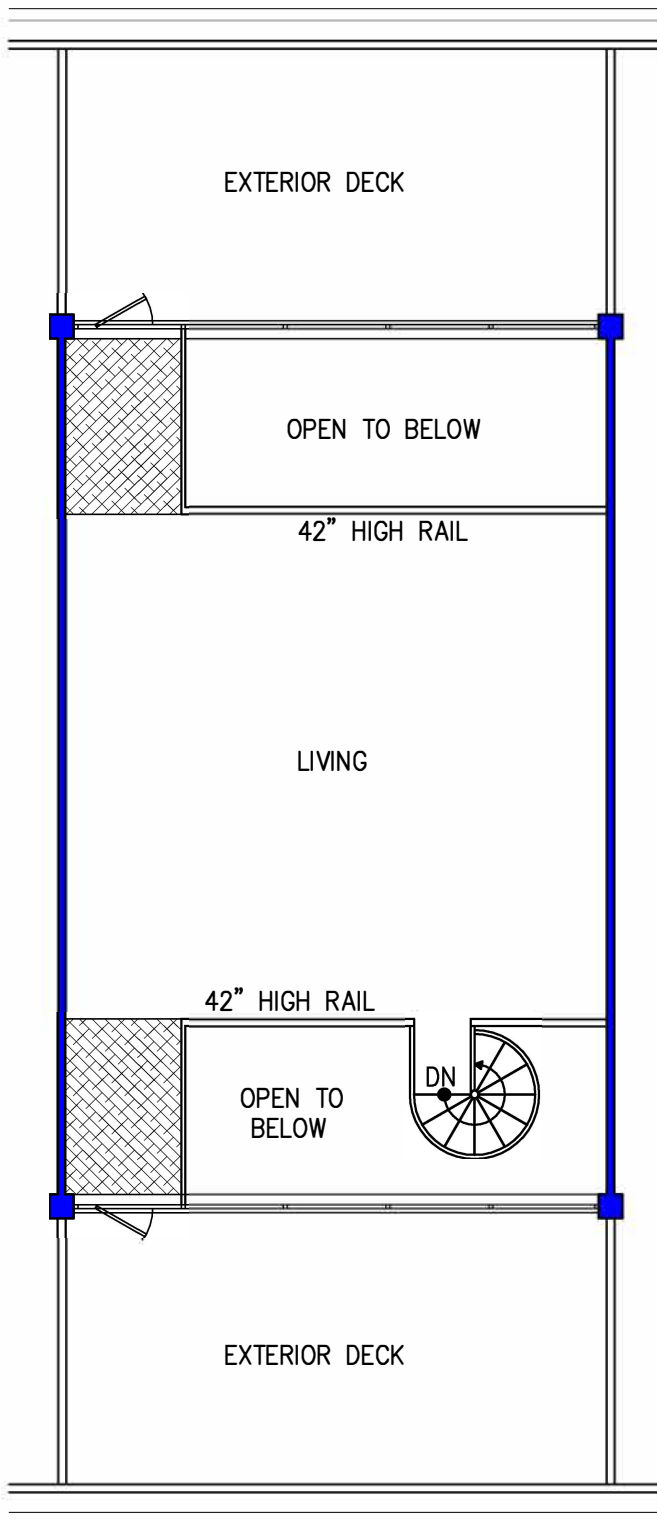

SUITE 504 – LOWER LEVEL

3 BEDROOM/2 BATHROOM

1,130 (+/-) SQUARE FEET – LOWER LEVEL

SUITE 504 – UPPER LEVEL

3 BEDROOM/2 BATHROOM
540 (+/-) SQUARE FEET – UPPER LEVEL
1,670 (+/-) TOTAL SQUARE FEET