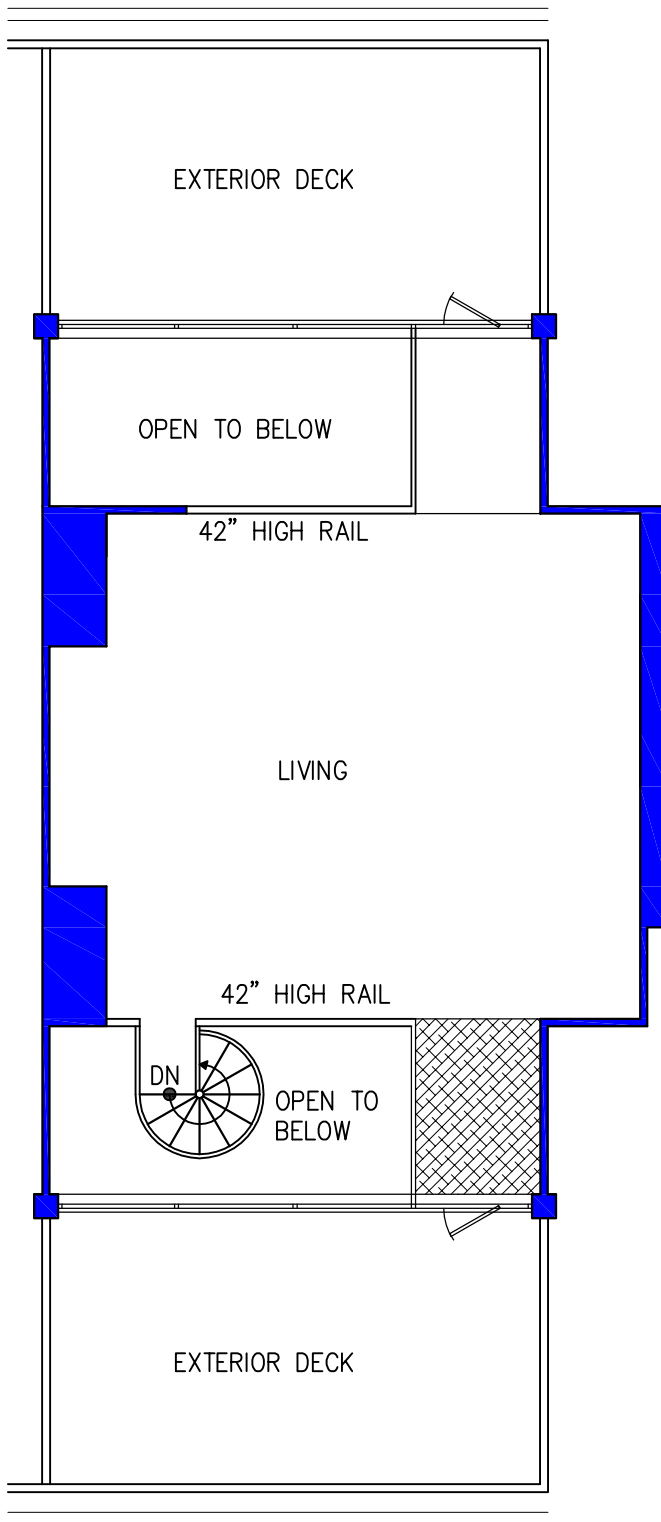

## SUITE 503 – LOWER LEVEL

3 BEDROOM/2 BATHROOM

1,345 (+/-) SQUARE FEET – LOWER LEVEL

## SUITE 503 – UPPER LEVEL

3 BEDROOM/2 BATHROOM  
560 (+/-) SQUARE FEET – UPPER LEVEL  
1,900 (+/-) TOTAL SQUARE FEET