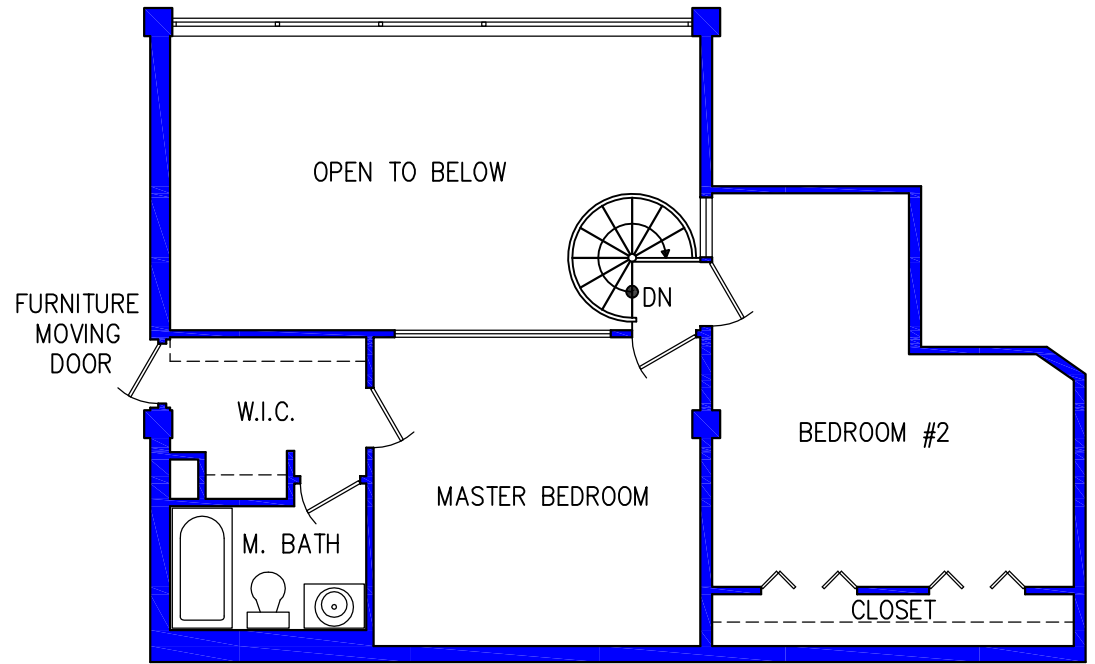

SUITE 207 – LOWER LEVEL

2 BEDROOM/2 BATHROOM

640 (+/-) SQUARE FEET – LOWER LEVEL

SUITE 207 – UPPER LEVEL

2 BEDROOM/2 BATHROOM

560 (+/-) SQUARE FEET – UPPER LEVEL

1,200 (+/-) SQUARE FEET TOTAL