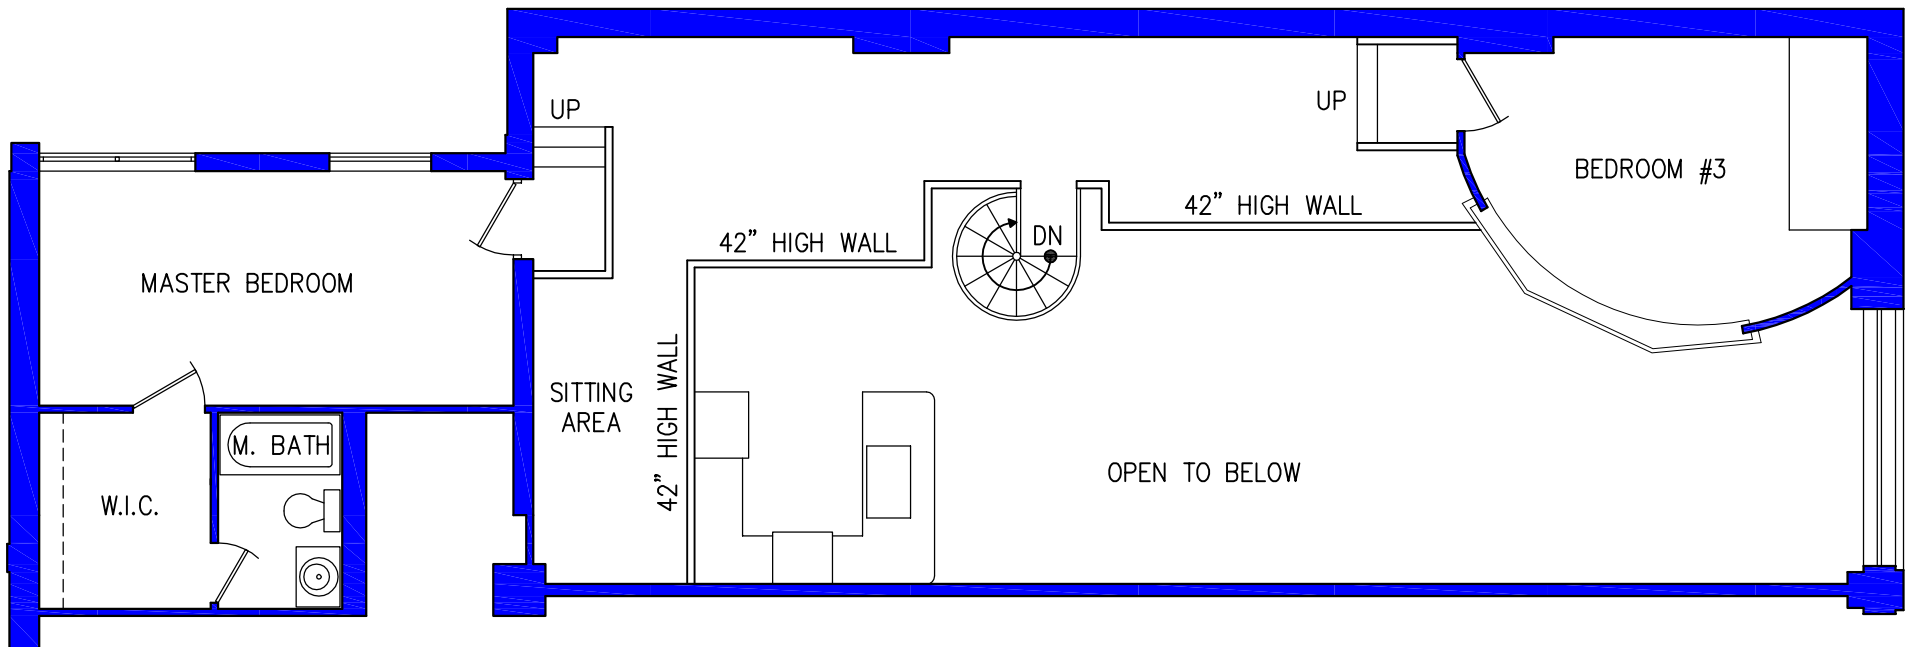

## SUITE 101 – LOWER LEVEL

3 BEDROOM/2 BATHROOM

1,133 (+/-) SQUARE FEET – LOWER LEVEL

## SUITE 101 – UPPER LEVEL

3 BEDROOM/2 BATHROOM  
867 (+/-) SQUARE FEET – UPPER LEVEL  
2,000 (+/-) SQUARE FEET TOTAL