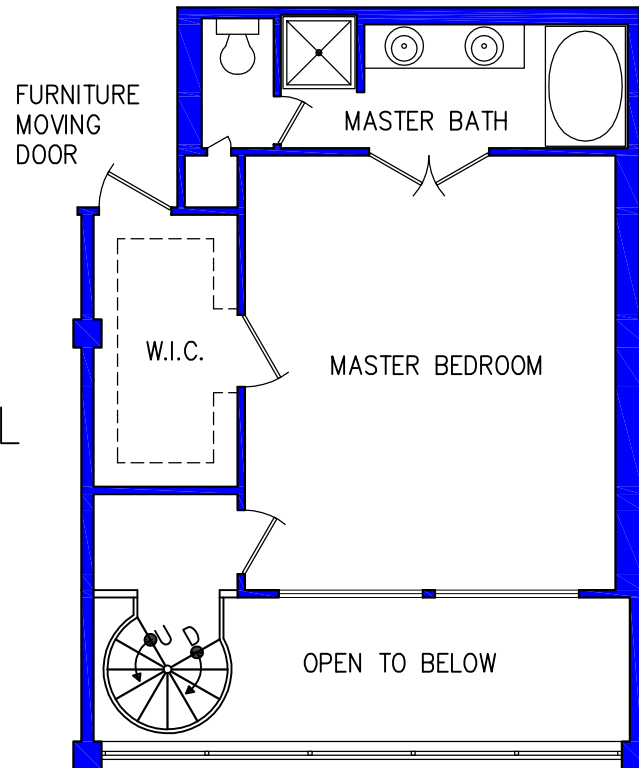

SUITE 304 – LOWER LEVEL

3 BEDROOM/2 1/2 BATHROOM
637 (+/-) SQUARE FEET – LOWER LEVEL

SUITE 304 – LOFT LEVEL

3 BEDROOM/2 1/2 BATHROOM
490 (+/-) SQUARE FEET – LOFT LEVEL

SUITE 304 – UPPER LEVEL

3 BEDROOM/2 1/2 BATHROOM
523 (+/-) SQUARE FEET – UPPER LEVEL
1,650 (+/-) TOTAL SQUARE FEET