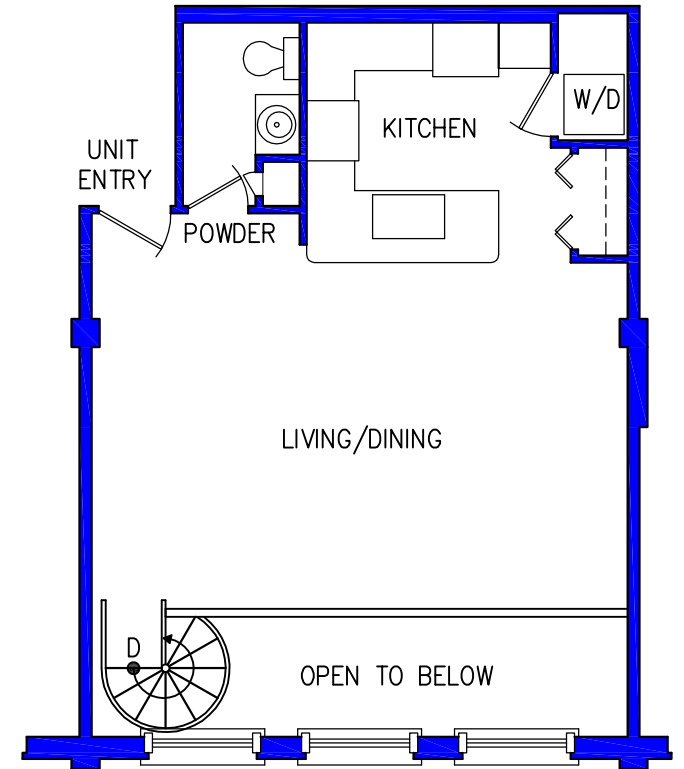

SUITE 304 – LOWER LEVEL

3 BEDROOM/2 1/2 BATHROOM
637 (+/-) SQUARE FEET – LOWER LEVEL

SUITE 304 – LOFT LEVEL

3 BEDROOM/2 1/2 BATHROOM
490 (+/-) SQUARE FEET – LOFT LEVEL

SUITE 304 – UPPER LEVEL

3 BEDROOM/2 1/2 BATHROOM
523 (+/-) SQUARE FEET – UPPER LEVEL
1,650 (+/-) TOTAL SQUARE FEET