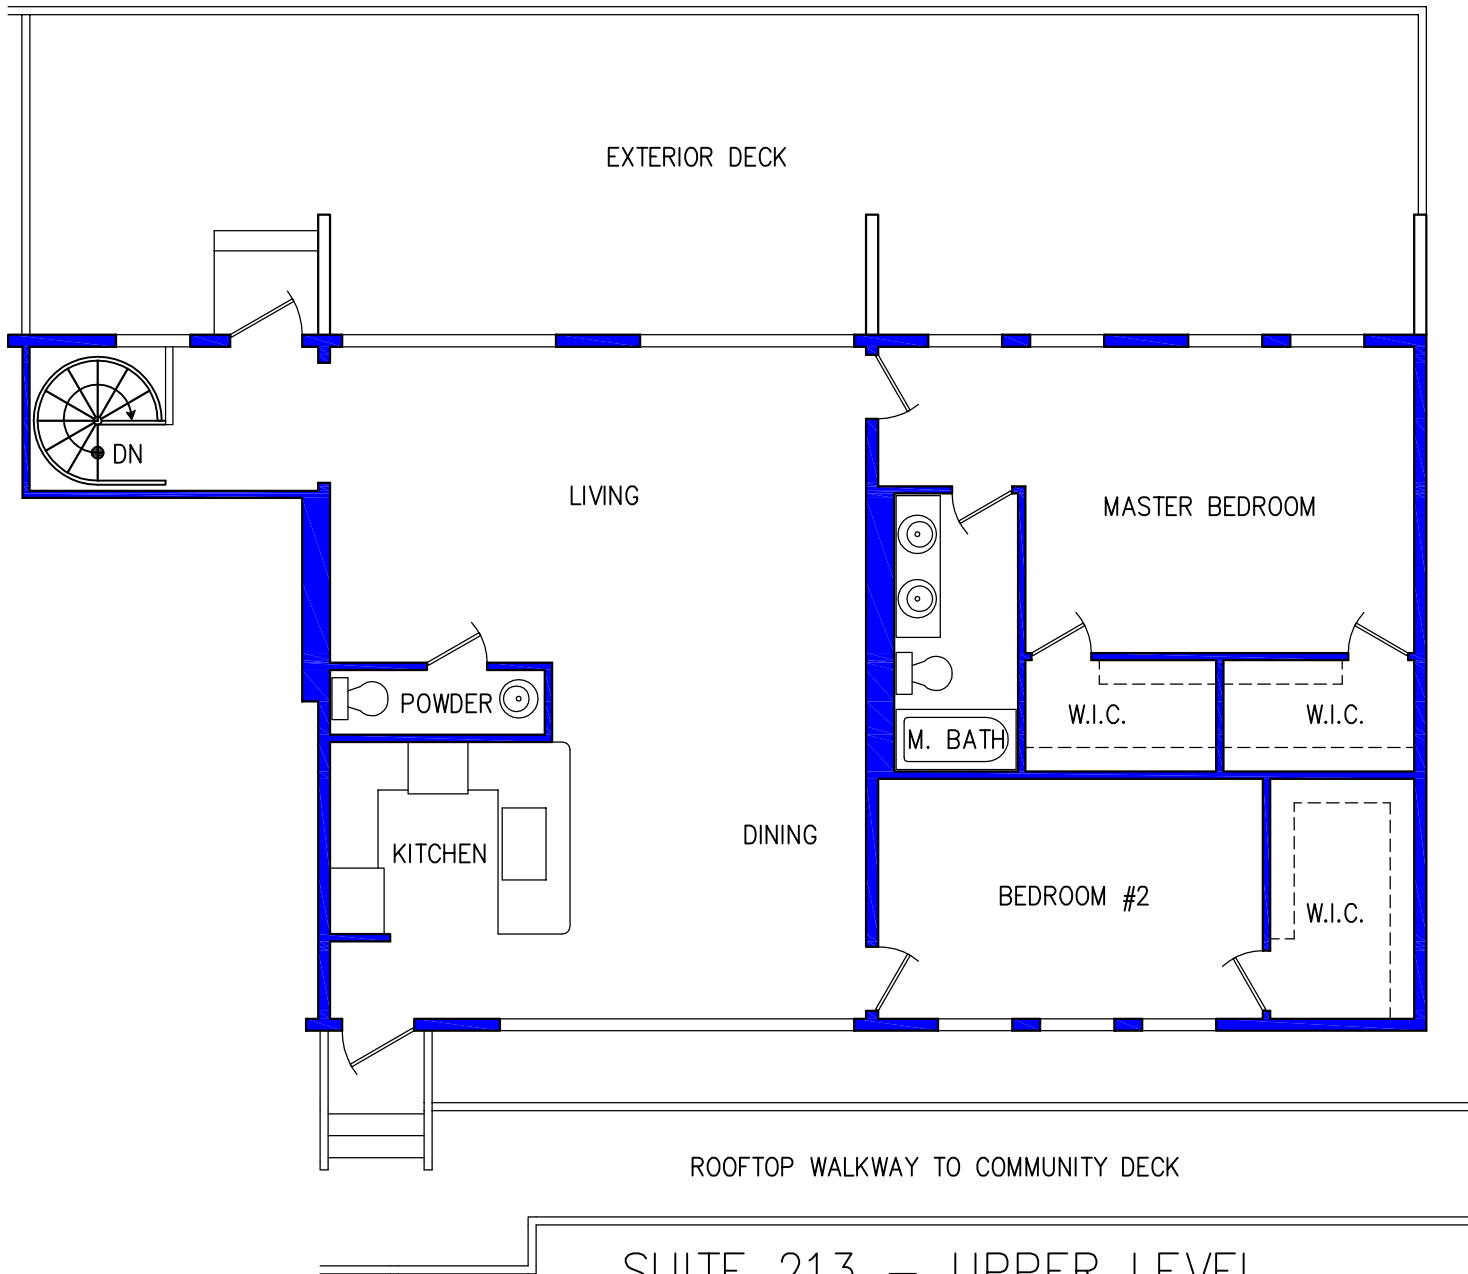

## SUITE 213 – LOWER LEVEL

3 BEDROOM/2 1/2 BATHROOM

640 (+/-) SQUARE FEET – LOWER LEVEL

### SUITE 213 – UPPER LEVEL

3 BEDROOM/2 1/2 BATHROOM  
1,360 (+/-) SQUARE FEET – UPPER LEVEL  
2,000 (+/-) SQUARE FEET TOTAL