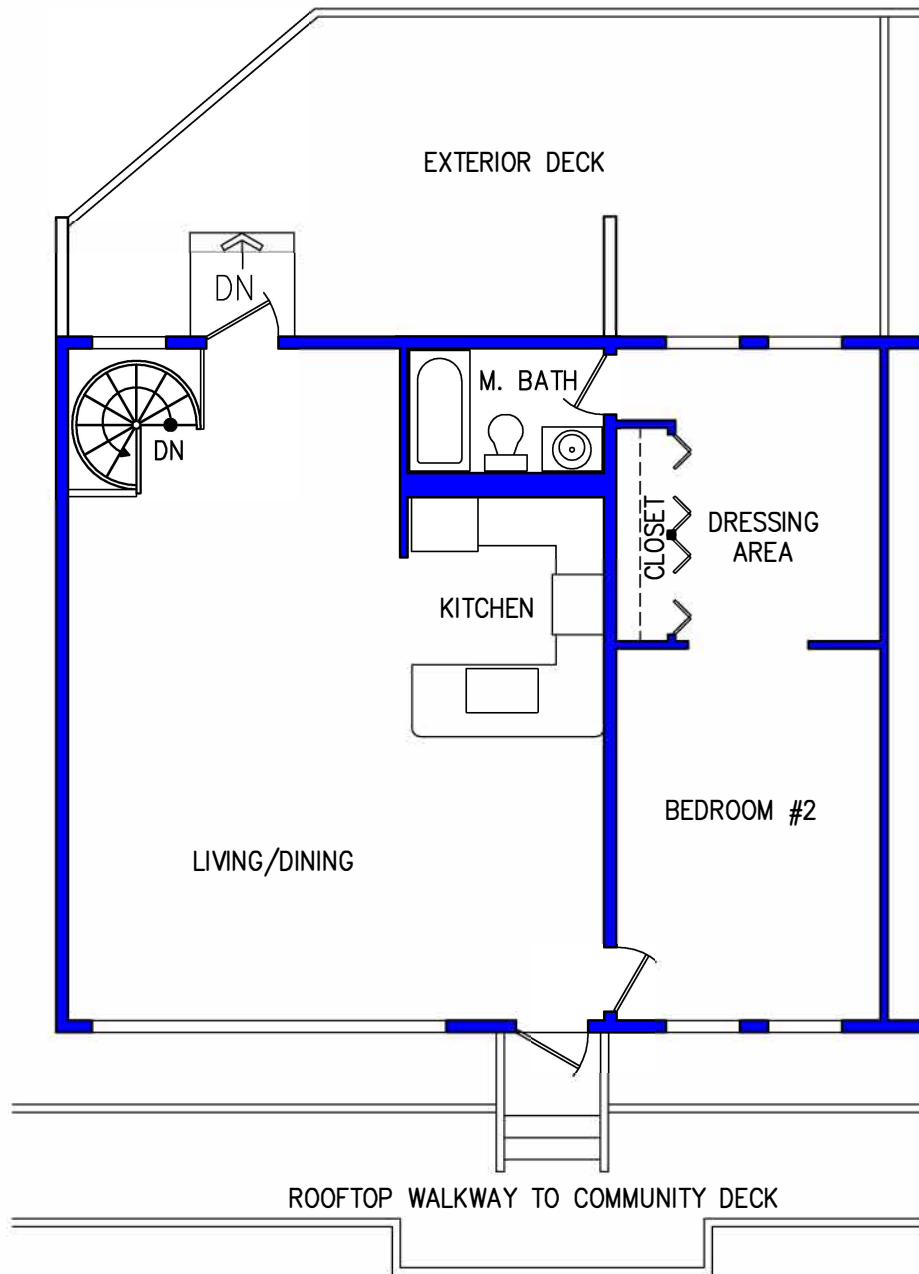

SUITE 209 – LOWER LEVEL

2 BEDROOM/2 BATHROOM

470 (+/-) SQUARE FEET – LOWER LEVEL

SUITE 209 – UPPER LEVEL

2 BEDROOM/2 BATHROOM

980 (+/-) SQUARE FEET – UPPER LEVEL

1,450 (+/-) SQUARE FEET TOTAL