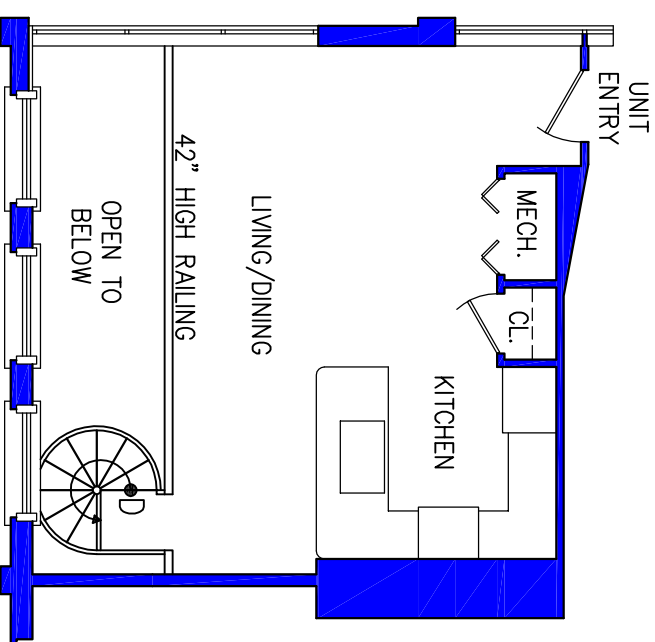

SUITE 308 – LOWER LEVEL

1 BEDROOM/1 BATHROOM
350 (+/-) SQUARE FEET – LOWER LEVEL

SUITE 308 – LOFT LEVEL

1 BEDROOM/1 BATHROOM
120 (+/-) SQUARE FEET – LOFT LEVEL

SUITE 308 – UPPER LEVEL

1 BEDROOM/1 BATHROOM
370 (+/-) SQUARE FEET – UPPER LEVEL
840 (+/-) TOTAL SQUARE FEET