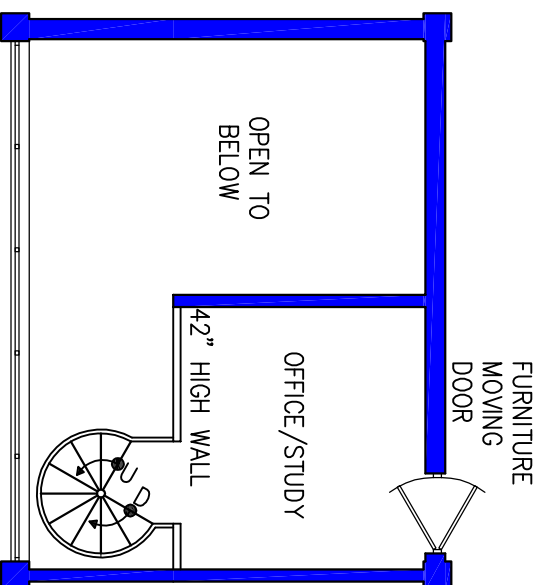

SUITE 308 – LOWER LEVEL

1 BEDROOM/1 BATHROOM
350 (+/-) SQUARE FEET – LOWER LEVEL

SUITE 308 – LOFT LEVEL

1 BEDROOM/1 BATHROOM
120 (+/-) SQUARE FEET – LOFT LEVEL

SUITE 308 – UPPER LEVEL

1 BEDROOM/1 BATHROOM
370 (+/-) SQUARE FEET – UPPER LEVEL
840 (+/-) TOTAL SQUARE FEET