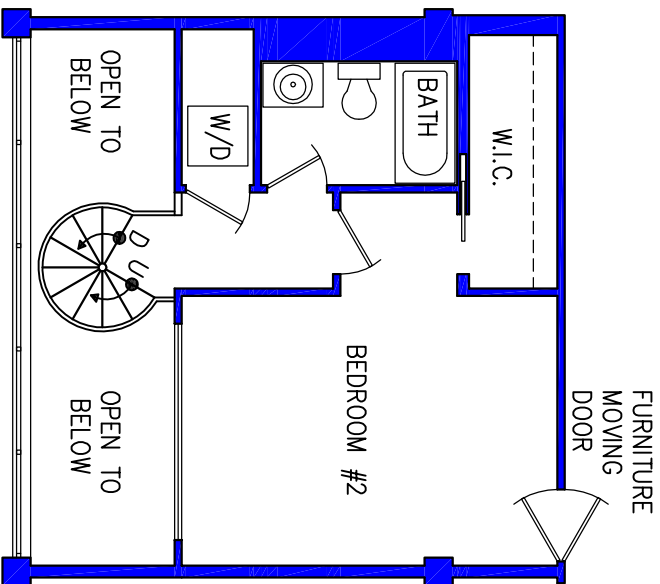

SUITE 306 – LOWER LEVEL  
 2 BEDROOM/2 BATHROOM  
 480 (+/-) SQUARE FEET – LOWER LEVEL

SUITE 306 – LOFT LEVEL  
 2 BEDROOM/2 BATHROOM  
 360 (+/-) SQUARE FEET – LOFT LEVEL

SUITE 306 – UPPER LEVEL  
 2 BEDROOM/2 BATHROOM  
 360 (+/-) SQUARE FEET – UPPER LEVEL  
 1,200 (+/-) TOTAL SQUARE FEET