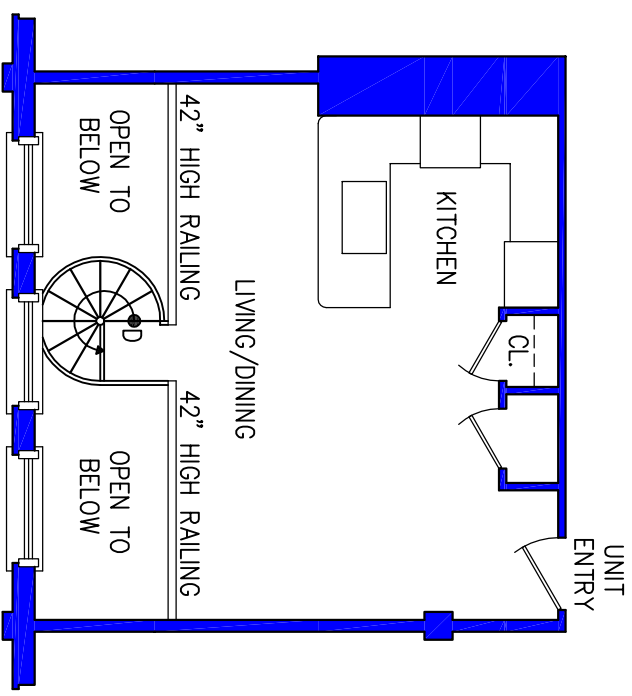

SUITE 306 – LOWER LEVEL  
 2 BEDROOM/2 BATHROOM  
 480 (+/-) SQUARE FEET – LOWER LEVEL

SUITE 306 – LOFT LEVEL  
 2 BEDROOM/2 BATHROOM  
 360 (+/-) SQUARE FEET – LOFT LEVEL

SUITE 306 – UPPER LEVEL  
 2 BEDROOM/2 BATHROOM  
 360 (+/-) SQUARE FEET – UPPER LEVEL  
 1,200 (+/-) TOTAL SQUARE FEET