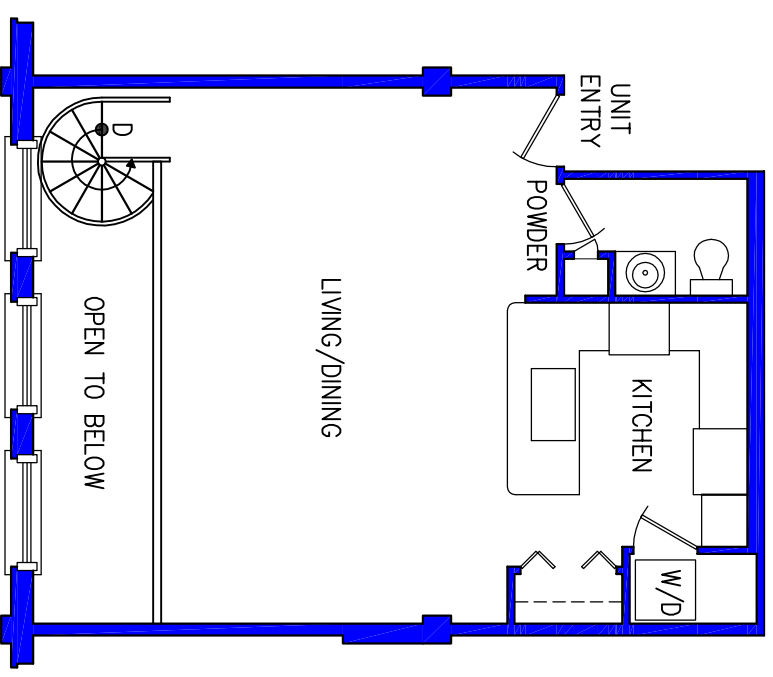

SUITE 304 – LOWER LEVEL

3 BEDROOM/2 1/2 BATHROOM
637 (+/-) SQUARE FEET – LOWER LEVEL

SUITE 304 – LOFT LEVEL

3 BEDROOM/2 1/2 BATHROOM
490 (+/-) SQUARE FEET – LOFT LEVEL

SUITE 304 – UPPER LEVEL

3 BEDROOM/2 1/2 BATHROOM
523 (+/-) SQUARE FEET – UPPER LEVEL
1,650 (+/-) TOTAL SQUARE FEET