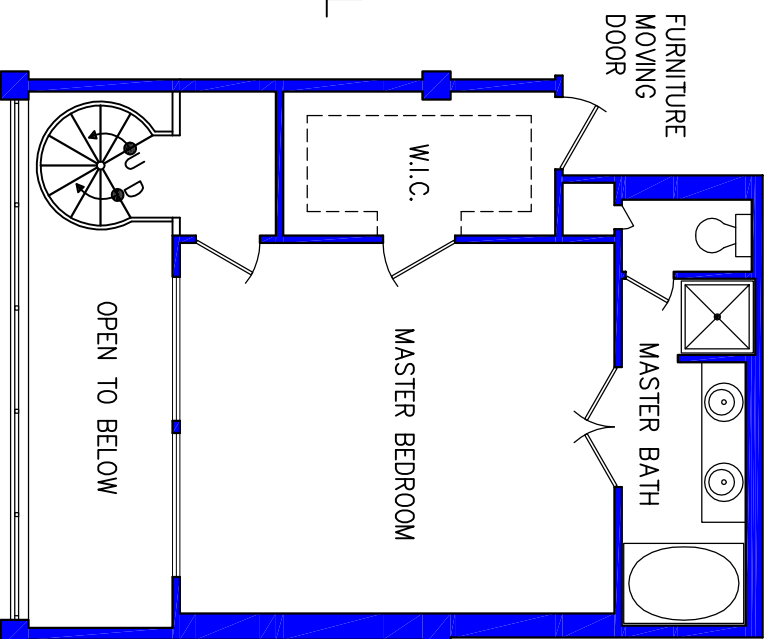

SUITE 304 – LOWER LEVEL

3 BEDROOM/2 1/2 BATHROOM
637 (+/-) SQUARE FEET – LOWER LEVEL

SUITE 304 – LOFT LEVEL

3 BEDROOM/2 1/2 BATHROOM
490 (+/-) SQUARE FEET – LOFT LEVEL

SUITE 304 – UPPER LEVEL

3 BEDROOM/2 1/2 BATHROOM
523 (+/-) SQUARE FEET – UPPER LEVEL
1,650 (+/-) TOTAL SQUARE FEET