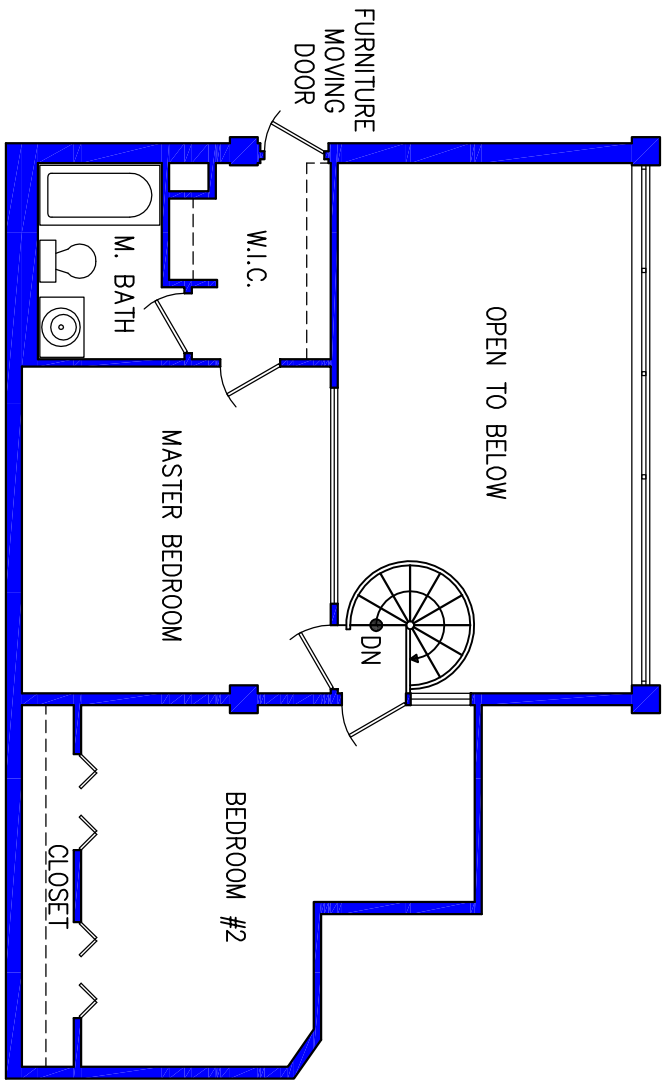

SUITE 207 – LOWER LEVEL

2 BEDROOM/2 BATHROOM
 640 (+/-) SQUARE FEET – LOWER LEVEL

SUITE 207 – UPPER LEVEL

2 BEDROOM/2 BATHROOM
 560 (+/-) SQUARE FEET – UPPER LEVEL
 1,200 (+/-) SQUARE FEET TOTAL